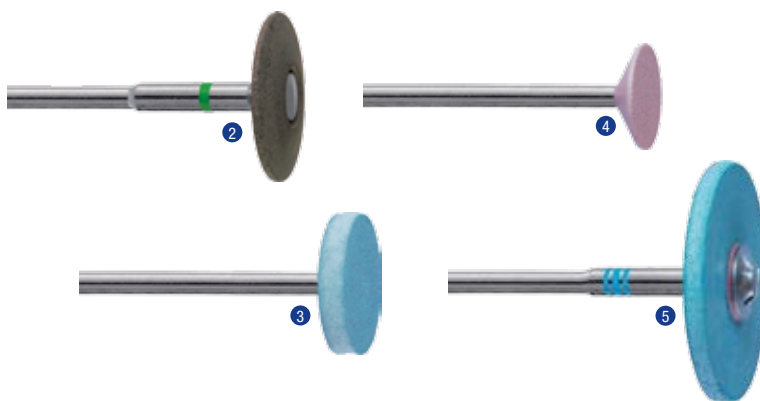

DENTAURUM - DIASINT

Discos diamantados para
cerâmica e zircônio

1. 137-840-00 - Kit DIASINT ZR	~~199,80 €~~	138,00 €
2. 137-841-00 - DIASINT ZR Super, 1u	~~37,41 €~~	29,00 €
3. 137-842-00 - DIASINT ZR Médio, 1u	~~39,88 €~~	31,00 €
4. 137-843-00 - DIASINT ZR Fino, 1u	~~37,60 €~~	21,00 €
5. 137-844-00 - DIASINT ZR Soft, 1u	~~78,33 €~~	56,00 €