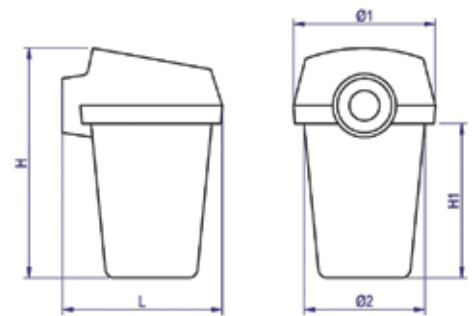

Quadro de Medidas

N.	Ref.	Modelo	H	H1	L	Ø1	Ø2	Peso aprox. g	Preço Recomendado	Preço Promocional
1	040548	LINN DKV2	70	-	63	38	38	75	~~16,68 €~~	11,00 €
2	040550	LINN DK2	76	55	51	46	43	85	~~16,68 €~~	11,00 €
3	040552	DENTAURUM	84	57	52	46	42	86	~~16,68 €~~	11,00 €
4	040554	BEGO FORNAX	79	54	50	47	41	125	~~16,68 €~~	11,00 €
5	040556	MANFREDI C 35	77	53	61	59	50	160	~~16,68 €~~	11,00 €
6	040558	GALLONI	65	45	46	42	35	79	~~16,68 €~~	11,00 €
6A	040559	GALLONI II	64	42	45	42	34	66	~~16,68 €~~	11,00 €
7	040560	MANFREDI C 15	69	45	47	47	37	75	~~16,68 €~~	11,00 €
8	040561	DUCATRON	77	49	48	46	38	98	~~16,68 €~~	11,00 €
9	040564	ERCEMS	68	45	50	50	43	79	~~16,68 €~~	11,00 €
10	040566	HOWMEDICA	66	45	56	51	45	82	~~16,68 €~~	11,00 €
11	040562	DUCATRON SR. 3	76	51	53	47	40	87	~~16,68 €~~	11,00 €
12	040563	DUCATRON SR. 3 PICO LARGO	76	51	63	47	40	104	~~16,68 €~~	11,00 €
13	040565	NAUTILUS	81	51	-	47	41	104	~~21,29 €~~	16,00 €
14	040525	DUCATRON	74	47	53	46	38	91	~~16,68 €~~	11,00 €
A	040526	Fundo para Cadinho 040525 - Grafite							~~42,41 €~~	30,00 €
B	040527	Fundo para Cadinho 040525 - Carbono							~~77,03 €~~	56,00 €