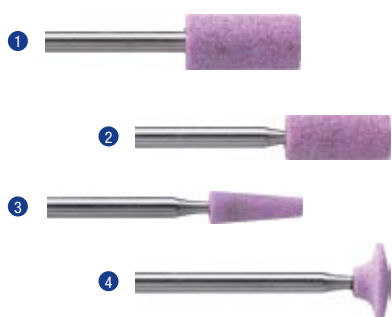

DENTAURUM - Pedras Abrasivas

1. 132-801-00 - V1, 100u	~~103,50 €~~	68,00 €
2. 132-802-00 - V2, 100u	~~103,50 €~~	68,00 €
3. 132-803-00 - V3, 100u	~~103,50 €~~	68,00 €
4. 132-804-00 - V4, 100u	~~103,50 €~~	68,00 €