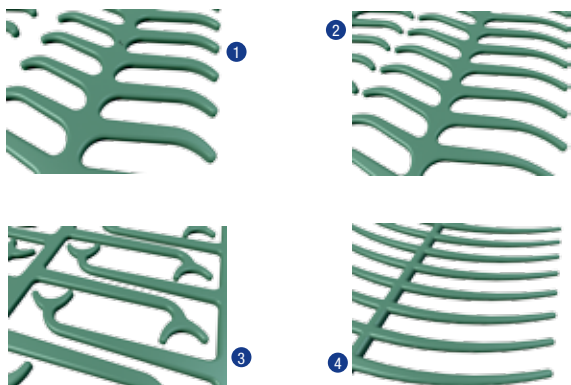

DENTAURUM - Ganchos Cera

1. 110-001-00 - Gancho PK Cera, 200u	~~24,50 €~~	19,00 €
2. 110-002-00 - Gancho Standard MK Cera, 200u	~~24,50 €~~	19,00 €
3. 110-003-00 - Gancho TKI Cera, 200u	~~24,50 €~~	19,00 €
4. 110-005-00 - Gancho RK Cera, 200u	~~24,50 €~~	19,00 €