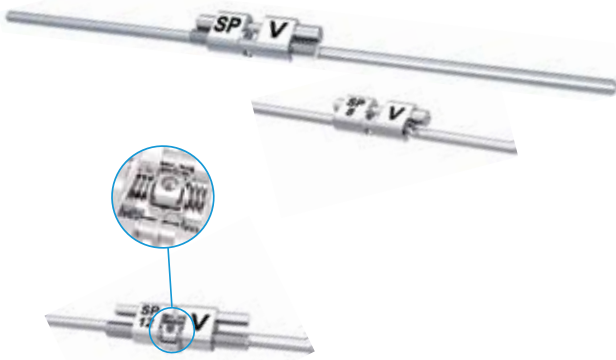

DENTAURUM - Parafusos Expansão, VARIETY SP

Ref. 602-809-10 - Variety SP Maxi 12mm, 1u	~~31,29 €~~	25,00 €
Ref. 602-819-10 - Variety SP Mini 8mm, 1u	~~31,29 €~~	25,00 €
Ref. 602-839-10 - Variety Click SP Maxi 12mm, 1u	~~40,59 €~~	33,00 €