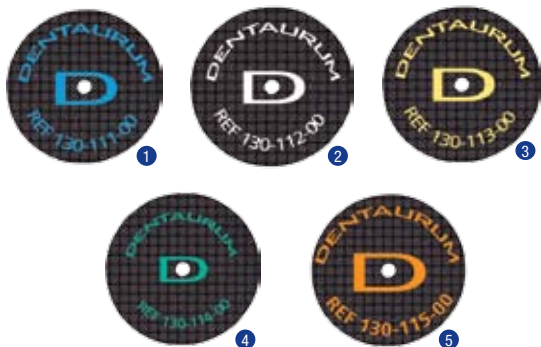

DENTAURUM - Mini-Discos de Corte

1. 130-111-00 - Mini-Disco de Corte STM 0.5mm, 20u	~~69,33 €~~	54,00 €
2. 130-112-00 - Mini-Disco de Corte STM 1.0mm, 20u	~~69,33 €~~	54,00 €
3. 130-113-00 - Mini-Disco de Corte STM 0.3mm, 20u	~~69,33 €~~	54,00 €
4. 130-114-00 - Mini-Disco de Corte STM 0.2mm, 20u	~~69,33 €~~	54,00 €
5. 130-115-00 - Mini-Disco de Corte p/ Cerâmica, 10u	~~65,83 €~~	52,00 €