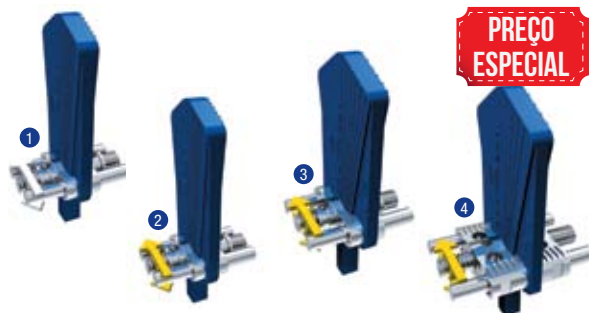

DENTAURUM - Parafusos - Embalagens Económicas

1. 600-300-60 - Parafusos, 100u ~~258,20 €~~ **170,00 €**
2. 600-301-60 - Parafusos, 100u ~~258,20 €~~ **170,00 €**
3. 600-302-60 - Parafusos, 100u ~~258,20 €~~ **170,00 €**
4. 600-303-60 - Parafusos, 100u ~~258,20 €~~ **140,00 €**