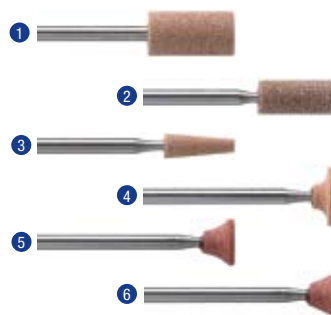

DENTAURUM - Pedras Abrasivas

1. 132-201-00 - Pedra Abrasiva V1, 100u	~~103,50 €~~	68,00 €
2. 132-202-00 - Pedra Abrasiva V2, 100u	~~103,50 €~~	68,00 €
3. 132-203-00 - Pedra Abrasiva V3, 100u	~~103,50 €~~	68,00 €
4. 132-204-00 - Pedra Abrasiva V4, 100u	~~103,50 €~~	68,00 €
5. 132-205-00 - Pedra Abrasiva V5, 100u	~~103,50 €~~	68,00 €
6. 132-206-00 - Pedra Abrasiva V6, 100u	~~103,50 €~~	68,00 €